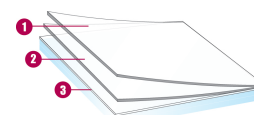

Fire-resistance rating
M1

Storage from -5°C to +40°C
3 YEARS

REACH RoHS compliant
RESPECTED

WIDTHS AVAILABLE:

↔ **152 cm**

TECHNICAL DATASHEET

Data calculated based on film applied to clear glass 3 mm thick (*on double glazing 4-16-4)

| | |
|--------------------------------------|------|
| Ultraviolet transmission | NC % |
| Visible light transmission | NC % |
| Reflection of external visible light | NC % |
| Reflection of internal visible light | NC % |
| Total solar energy rejected | % |
| Total solar energy rejected 2* | % |
| Solar ratio : | |
| Solar energy reflection | NC % |
| Solar energy absorption | NC % |
| Solar energy transmission | NC % |
| Reduction in Solar Glare | NC % |
| g-value | NC |
| u-value | NC |
| Shading coefficient | NC |
| Installation type : Interior | |
| Roll length | 50 m |
| Film composition | PET |
| Thickness | 40 µ |

Colour from the outside : WHITE

CONSTRUCTION

1. High optical quality polyester with printed design
2. PS adhesive, glass polymerization within 15 days
3. Protection release liner, disposable after installation