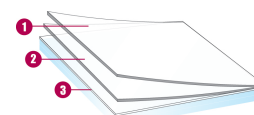

Storage from -5°C to +40°C
3 YEARS

REACH RoHS compliant
RESPECTED

WIDTHS AVAILABLE:

↔ **152 cm**

TECHNICAL DATASHEET

Data calculated based on film applied to clear glass 3 mm thick (*on double glazing 4-16-4)

Ultraviolet transmission	NC %
Visible light transmission	0 %
Reflection of external visible light	0 %
Reflection of internal visible light	0 %
Total solar energy rejected	%
Total solar energy rejected 2*	%
Solar ratio :	
Solar energy reflection	0 %
Solar energy absorption	0 %
Solar energy transmission	0 %
Reduction in Solar Glare	0 %
g-value	NC
u-value	NC
Shading coefficient	NC
Installation type : Interior	
Roll length	30,5 m
Film composition	PET
Thickness	40 μ

Colour from the outside : FROSTED

CONSTRUCTION

1. High optical quality polyester with printed design
2. PS adhesive, glass polymerization within 15 days
3. Protection release liner, disposable after installation